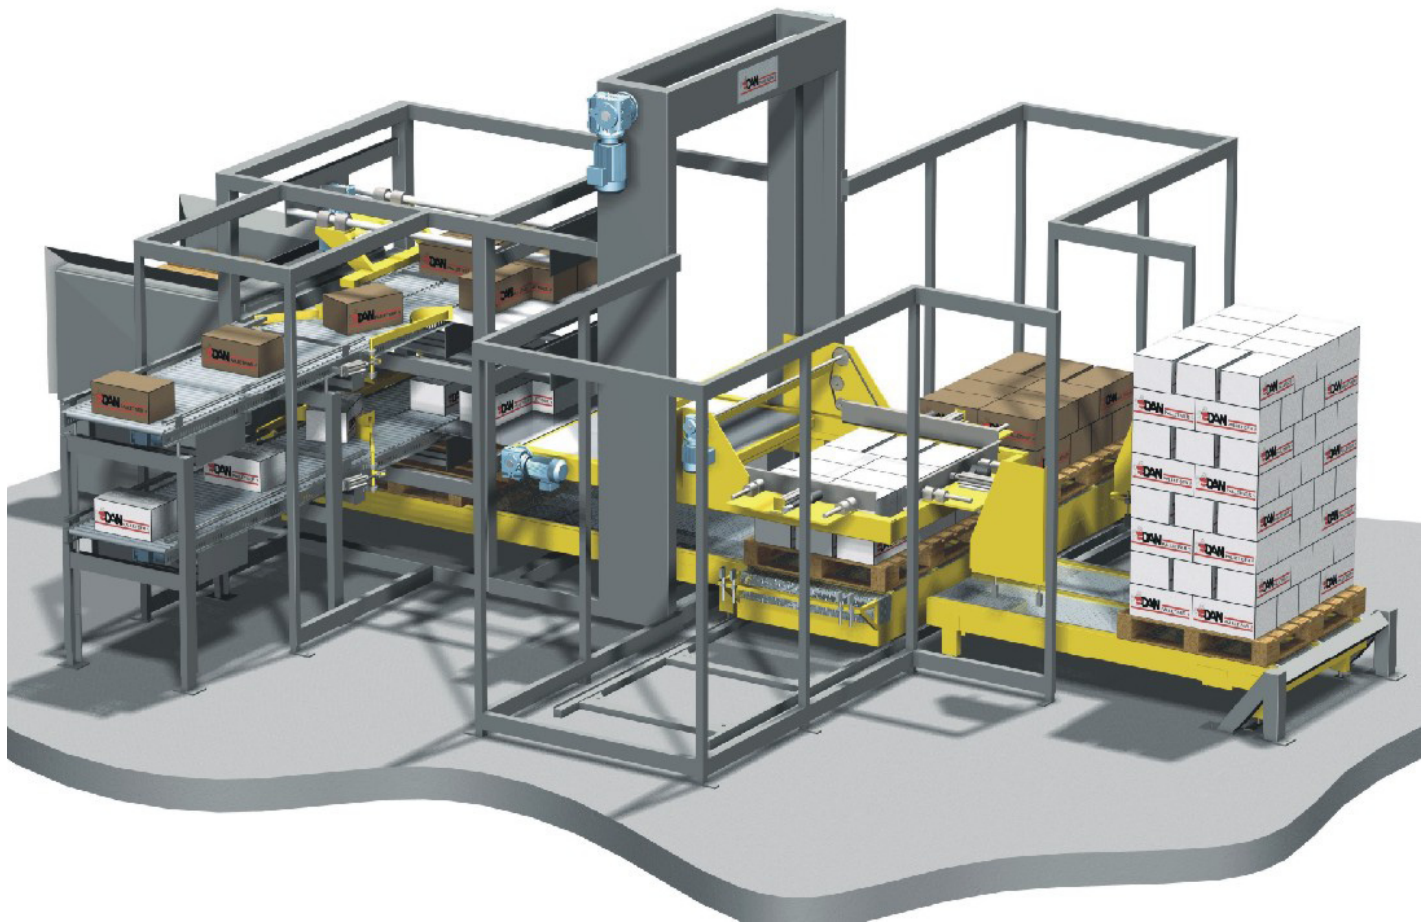

MK 8/2 PALLETISER

Capacity:
Max. full pallet height:
Infeed height:
Outfeed height:

Up to 3 layers/min
1800mm incl. pallet
1000mm - 1825mm
400mm