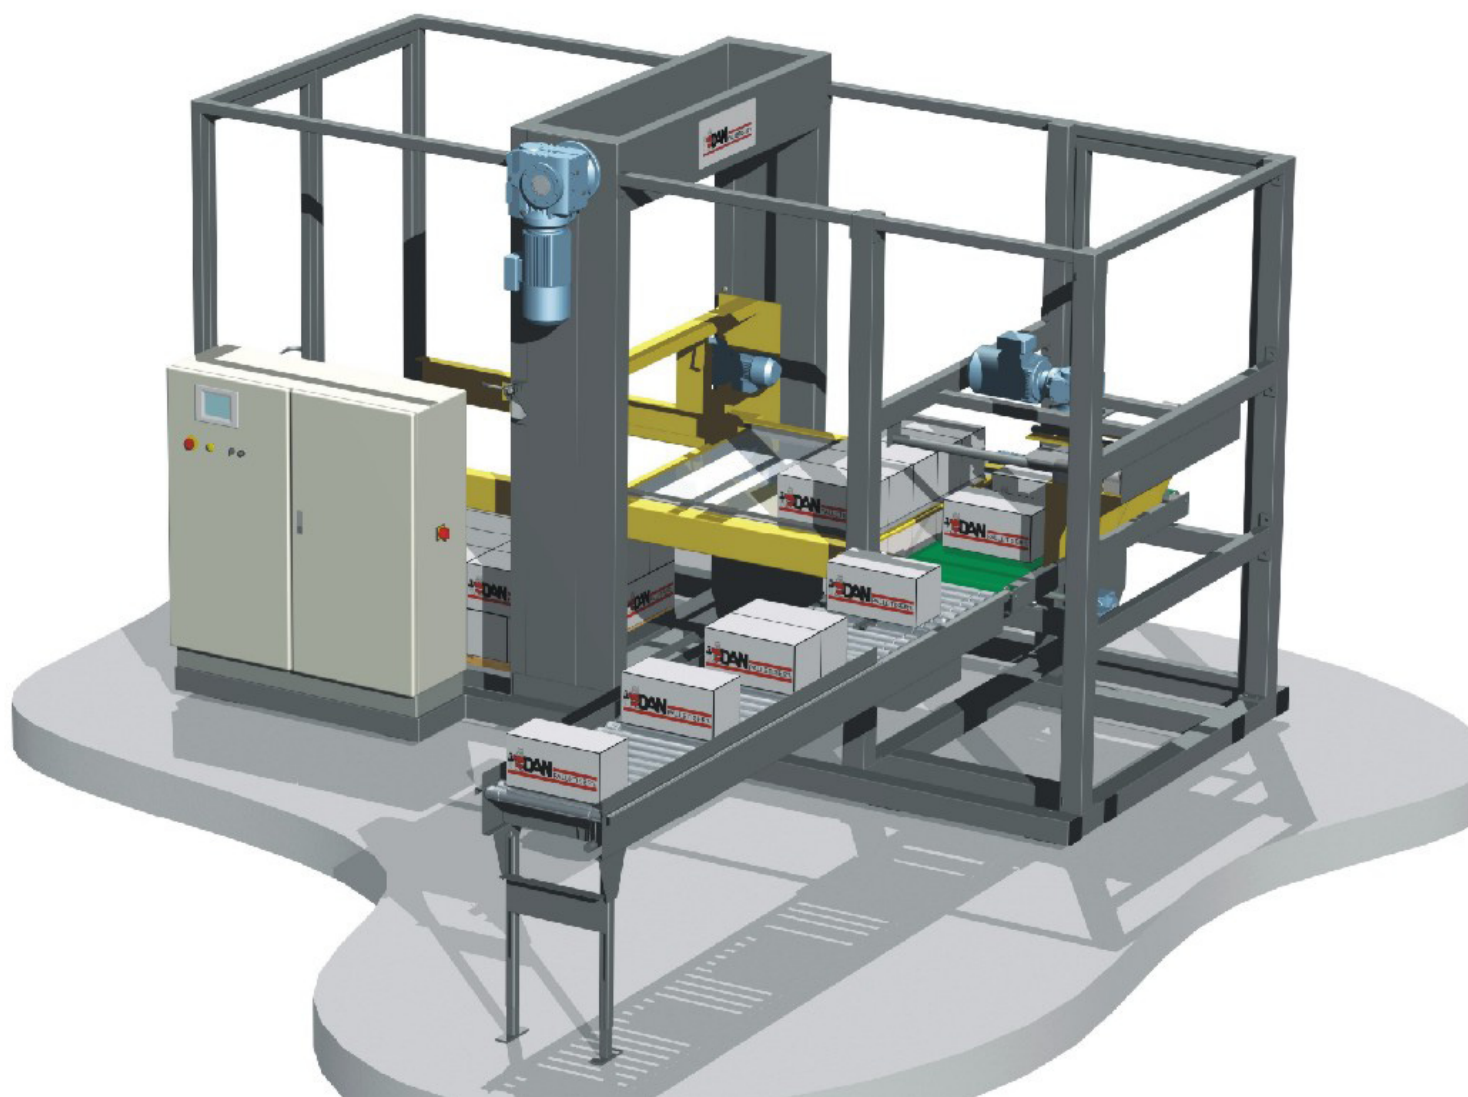

MK 1 - A1 PALLETISER

Capacity:

Max. full pallet height:

Infeed height:

Outfeed height:

Up to 1 layer/min

1600mm incl. pallet + product height

850 - 1000mm